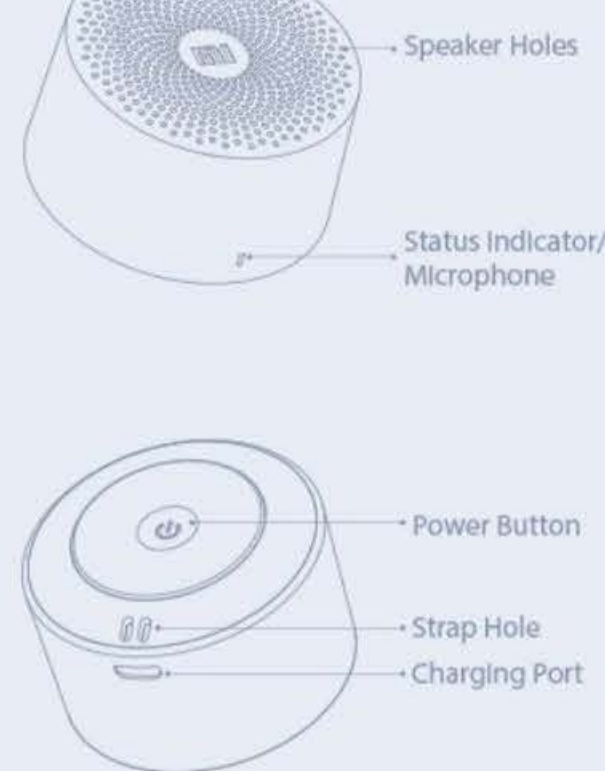

Using the button

Power on/off: press and hold for 2 seconds
Bluetooth pairing (when no device has been paired): Power on the device to automatically enter Discovery mode
Play/stop: Short press
Accept phone call: Short press
Reject phone call: Press and hold for 1 second
Stop playing from phone: Short press
Clear paired devices (restore to factory settings): Power off and long press for 6 seconds

A 6-hour battery life means that when volume is at 80%, the battery will last for 6 hours with a stable Bluetooth connection; Bluetooth has a wireless range of 10 meters; when pairing with an iOS or MIUI device, the speaker's battery level can be displayed after it is successfully paired with the device; if not connected to Bluetooth or any other music input sources, the speaker will automatically turn off after 10 minutes.