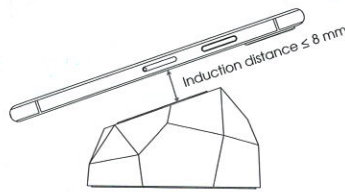

Specification and appearance subject to change without notice. All trademarks and registered trademarks are the property of their respective owners © 2018 Xoopar Ltd.

Specifications:

Input Power: 5V / 2A, 9V / 1.8A
Output Power: 10W (max)
Induction Distance: ≤8mm
Interface Type: Type-C
Accessories Included: USB to Type-C Charging Cable
Support Qi Smartphones.
Patented Product

① Configuration

② Power ON

③ Charging

④ Induction Distance

⑤ FOD Safe Charging

When a foreign object is detected, charging stops and light flashes.

⑥ Accessories