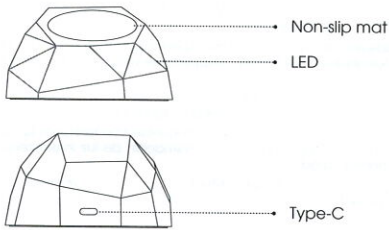

① Configuration