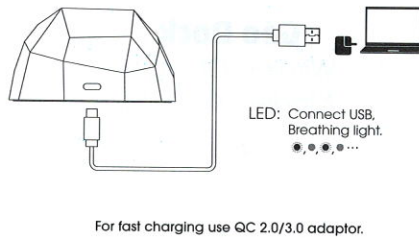

User Manual

Géo Dock
Wireless Charger
Model : XP61063