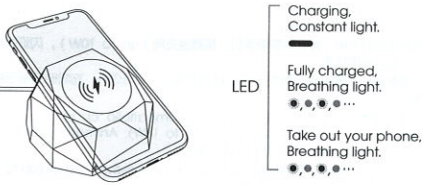

User Manual

Géo Dock
Wireless Charger
Model : XP61063