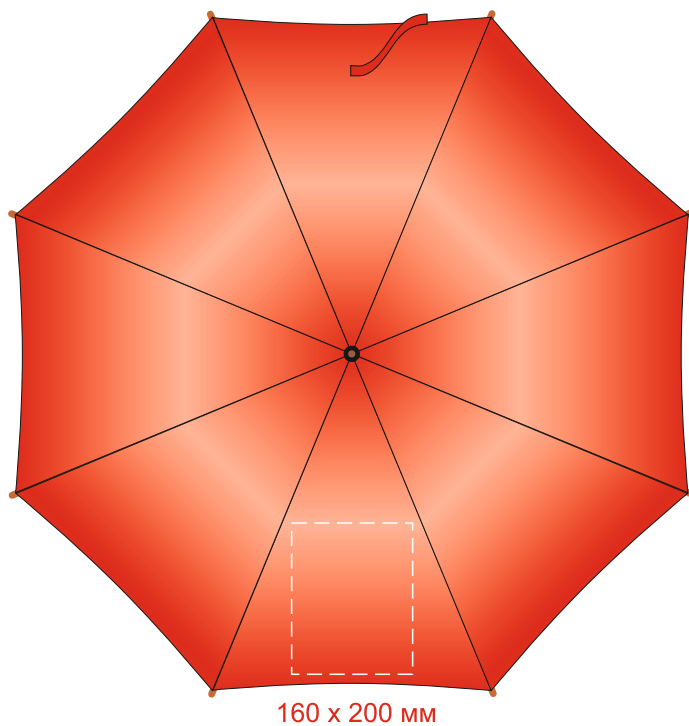

складной красный
06141

Масштаб 1 : 10

100 x 50 мм

A red rectangular area with rounded corners on the right side. A dashed white rectangle is centered within this area, with the dimensions "100 x 50 мм" written in white text inside it.